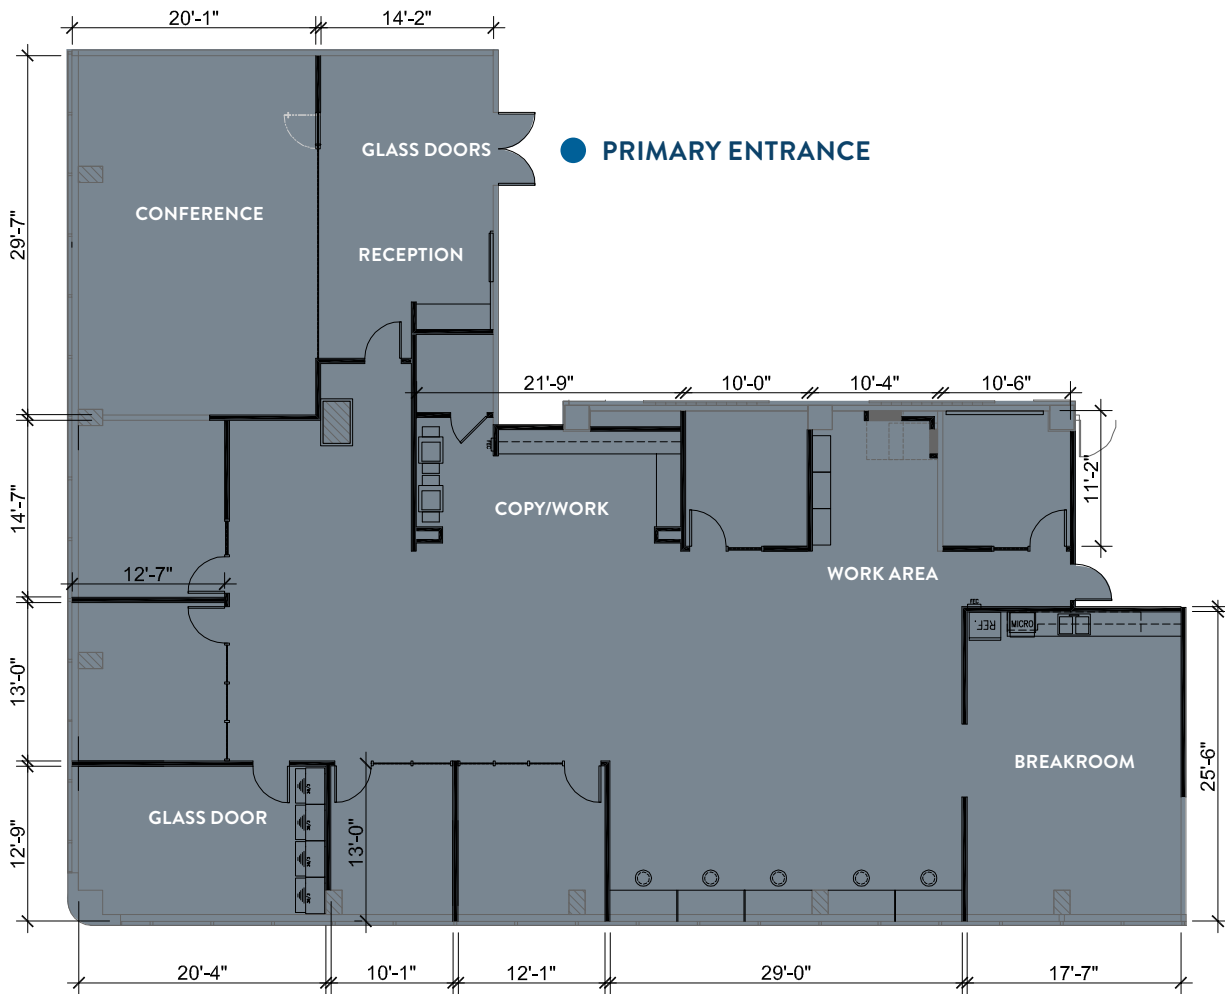

### SUITE 840 | 5,353 RSF

Note: Drawing not to scale

\*Could be available 60 days prior